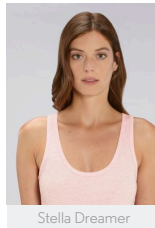

MEN TANK TOPS  
**STANLEY SPECTER**

STTM543

**The men's tank top**

Single Jersey  
100% Organic ring-spun combed cotton  
155 GSM

- Sleeveless
- 1x1 rib binding at neck collar and armhole with narrow double topstitch
- Inside back neck tape in self fabric
- Bottom hem with narrow double topstitch

**FITTED**

S	M	L	XL	XXL
---	---	---	----	-----

Size guide

SIZES		S	M	L	XL	XXL
A	Half Chest	48	51	54	57	60
B	Body Length	70	72	74	76	78

**WHITES**

**COLORS**

**ESSENTIAL HEATHERS**

Combo options