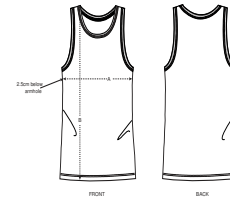

MEN TANK TOPS  
**STANLEY SPECTER**

STTM543

**The men's tank top**

Single Jersey  
100% Organic ring-spun combed cotton  
155 GSM

- Sleeveless
- 1x1 rib binding at neck collar and armhole with narrow double topstitch
- Inside back neck tape in self fabric
- Bottom hem with narrow double topstitch

**FITTED**

S	M	L	XL	XXL
---	---	---	----	-----

Size guide

SIZES		S	M	L	XL	XXL
A	Half Chest	48	51	54	57	60
B	Body Length	70	72	74	76	78

**WHITES**

**COLORS**

**ESSENTIAL HEATHERS**

Combo options