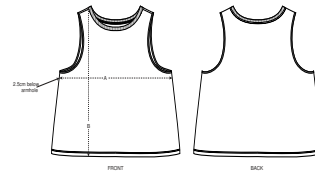

WOMEN TANK TOPS
STELLA DANCER

STTW038

The women's cropped tank top

Single Jersey
100% Organic ring-spun combed cotton
120 GSM

- Sleeveless
- 1x1 rib at neck collar and armhole
- Inside back neck tape in self fabric
- Bottom hem with narrow double topstitch

RELAXED FIT

XS	S	M	L	XL
----	---	---	---	----

Size guide

SIZES	XS	S	M	L	XL
A Half Chest	45.5	48	51	54	56
B Body Length	52	54	56	58	59

Printing Specifications

Fits all kinds of print techniques. Please download our printing guide for details.